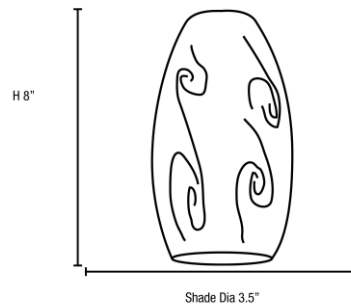

### PRODUCT MEASUREMENTS

FIXTURE	BACKPLATE / CANOPY
Length:	Length
Width:	Width:
Diameter	Diameter:
Height: 8"	Height: 1.25"
Extension:	
Overall Height: 10-54"	

#### LINE DRAWING